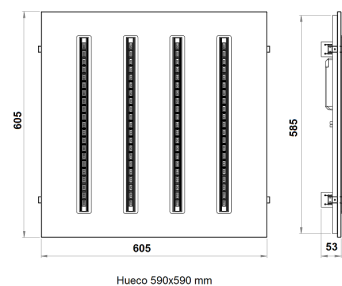

COLORES

T

LED INSIDE

LED

DIMENSIONES

MGV064

ILUMINANCIA